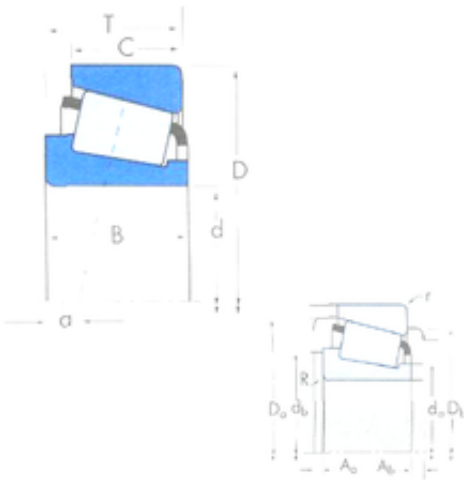

## China abec 9 Bearings Supplier

Good quality TIMKEN brand Tapered roller bearing L432349/L432310 L432348/L432310 3579/3525 P0 precision for Poland

Bearing No. L432349/L432310

Size	158.75x205.583x23.812 mm
Bore Diameter	158,75 mm
Outer Diameter	205,583 mm
Width	23,812 mm
d	158,75 mm
D	205,583 mm
T	23,812 mm
B	23,812 mm
C	18,258 mm
R	1,5 mm
r	1,5 mm
a	9,4 mm
Da	199 mm
db	168 mm
da	166 mm
Db	195 mm
Aa	2 mm
Ab	1,2 mm
Weight	1,92 Kg
Basic static load rating (C0)	280 kN
Factor (G1)	319,5
Factor (G2)	177,3
Factor (Cg)	0,0511
Factor (K)	1,57
Basic dynamic load rating	35,3

L432349/L432310 Bearing 2D drawings and 3D CAD models