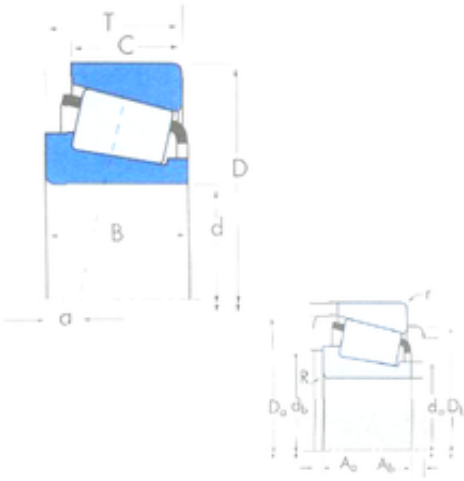

China abec 9 Bearings Supplier

Good Quality Bearing LM104949/LM104911 Timken Tapered Roller Bearing

Bearing No. LM104949/LM104911

Size	50.8x82.55x21.59 mm
Bore Diameter	50,8 mm
Outer Diameter	82,55 mm
Width	21,59 mm
d	50,8 mm
D	82,55 mm
T	21,59 mm
B	22,225 mm
C	16,51 mm
R	3,6 mm
r	1,3 mm
a -	5,8 mm
Da	78 mm
db	62 mm
da	56 mm
Db	75 mm
Aa	1,2 mm
Ab	2 mm
Weight	0,42 Kg
Basic static load rating (C0)	104 kN
Factor (G1)	38,8
Factor (G2)	19,3
Factor (Cg)	0,0201
Factor (K)	1,91
Basic dynamic load rating (C90)	19,5

LM104949/LM104911 Bearing 2D drawings and 3D CAD models

China abec 9 Bearings Supplier

Basic dynamic load rating (Ca90)	10,2
Basic dynamic load rating (C1)	75,2 kN
Calculation factor (e)	0,31