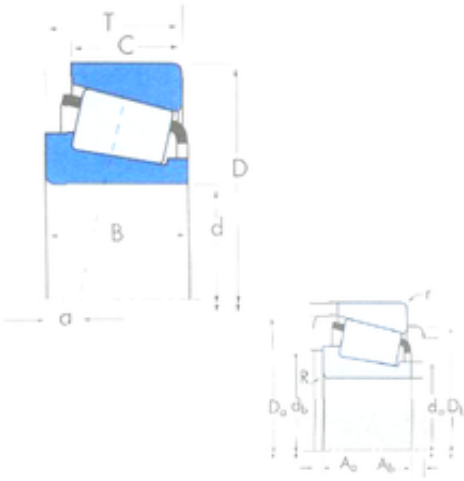

China abec 9 Bearings Supplier

Agriculture machinery Timken tapered roller bearings L217849/L217810 3984/3920 3984/3925 roller bearings for Colombia

Bearing No. L217849/L217810

L217849/L217810 Bearing 2D drawings and 3D CAD models

Size	88.9x123.825x20.638 mm
Bore Diameter	88,9 mm
Outer Diameter	123,825 mm
Width	20,638 mm
d	88,9 mm
D	123,825 mm
T	20,638 mm
B	20,638 mm
C	16,67 mm
R	1,5 mm
r	1,5 mm
a	0 mm
Da	119 mm
db	97 mm
da	94 mm
Db	116 mm
Aa	0,5 mm
Ab	2,1 mm
Weight	0,75 Kg
Basic static load rating (C0)	156 kN
Factor (G1)	111,3
Factor (G2)	74,8
Factor (Cg)	0,0317
Factor (K)	1,77
Basic dynamic load rating	22,2