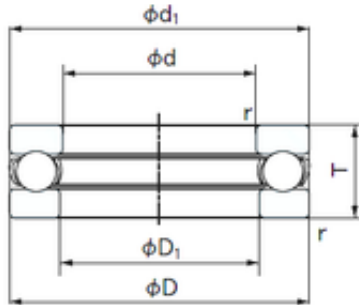

## China abec 9 Bearings Supplier

51152 Bearing 2D drawings and 3D CAD models

### NSK Koyo NACHI SKF Auto Parts of Thrust Ball Bearing 51152 51205 51218 51156 51206 51220 Thrust Bearings Size Chart

Bearing No. 51152

Size	260x320x45 mm
Bore Diameter	260 mm
Outer Diameter	320 mm
Width	45 mm
d	260 mm
D	320 mm
T	45 mm
d1	317 mm
r min.	1.5 mm
D1	263 mm
Weight	7.94 Kg
Basic dynamic load rating (C)	232 kN
Basic static load rating (C0)	990 kN
(Grease) Lubrication Speed	800 r/min